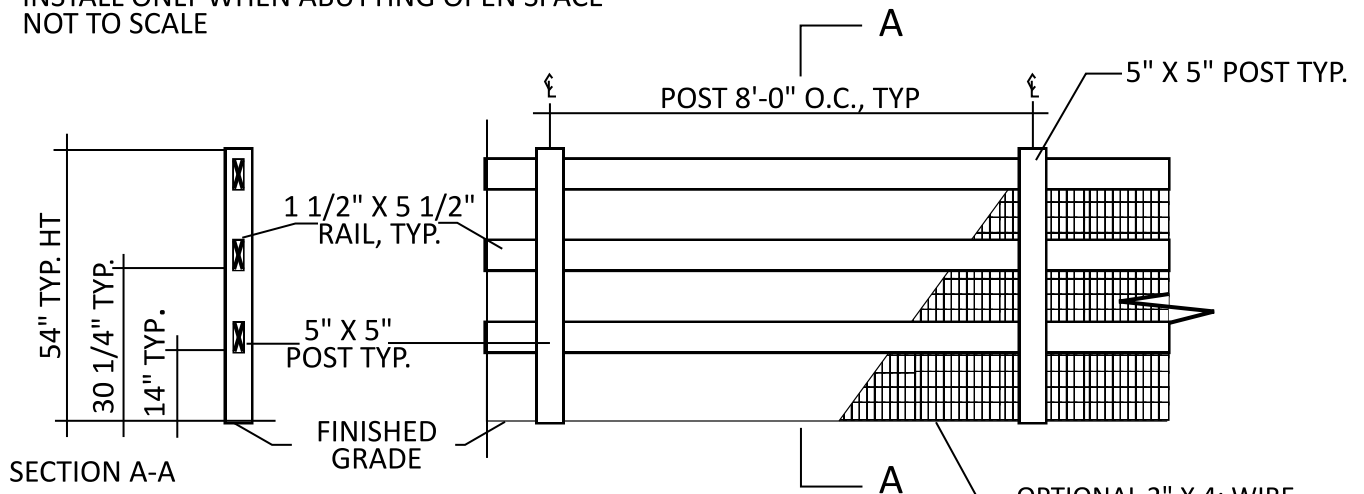

INTERIOR SOLID FENCING DETAIL

NOT TO SCALE

NOTES:

- 1) FENCE TYPE - CEDAR WITH SHERWIN-WILLIAMS DB2314 STAIN
- 2) LOCATE FENCE INSIDE RESIDENTIAL PROPERTY LINE BUTTED AGAINST PROPERTY LINE.
- 3) MAY NOT BE INSTALLED WHEN PROPERTY LINE ABUTS OPEN SPACE.

OPEN RAIL FENCE DETAIL:
 INSTALL ONLY WHEN ABUTTING OPEN SPACE
 NOT TO SCALE

- NOTES:
 1. FENCE TYPE - CEDAR
 2. LOCATE FENCE INSIDE RESIDENTIAL PROPERTY LINE BUTTED AGAINST PROPERTY LINE

NOTE:
 WIRE MESH IS NOT TO EXTEND BEYOND THE TOP RAIL.
 MUST BE INSTALLED ON HOMEOWNER SIDE OF FENCE.