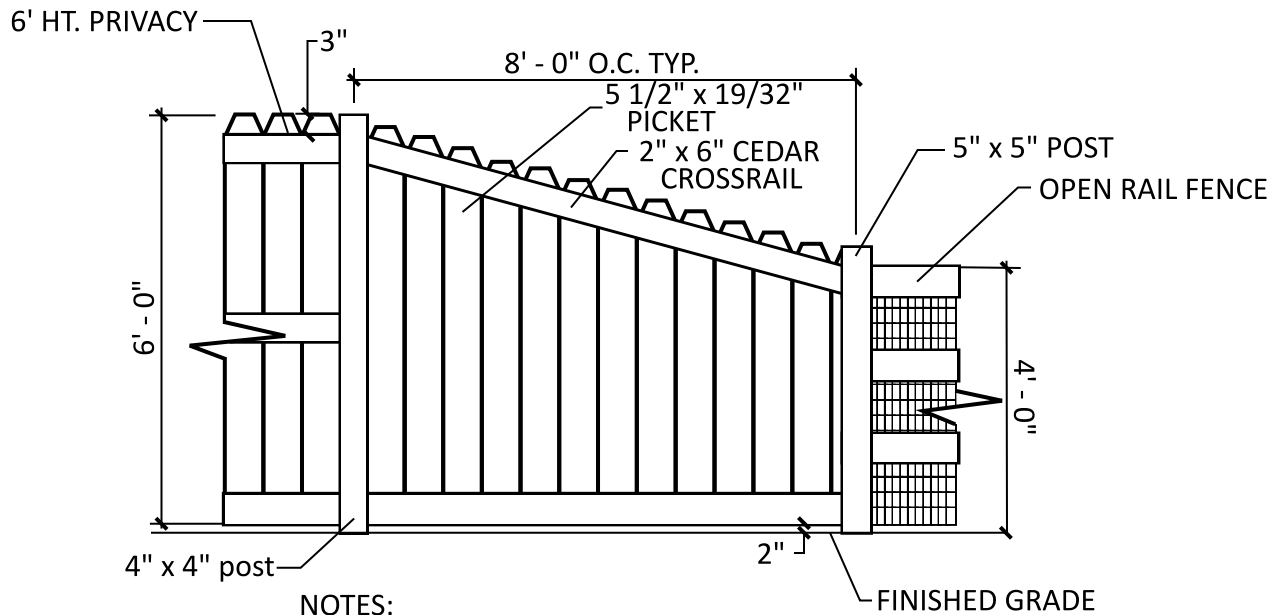

FENCE TRANSITION DETAIL:
NOT TO SCALE

1. NOTES:
   1) FENCE TYPE - CEDAR WITH
   SHERWIN-WILLIAMS DB2314 STAIN