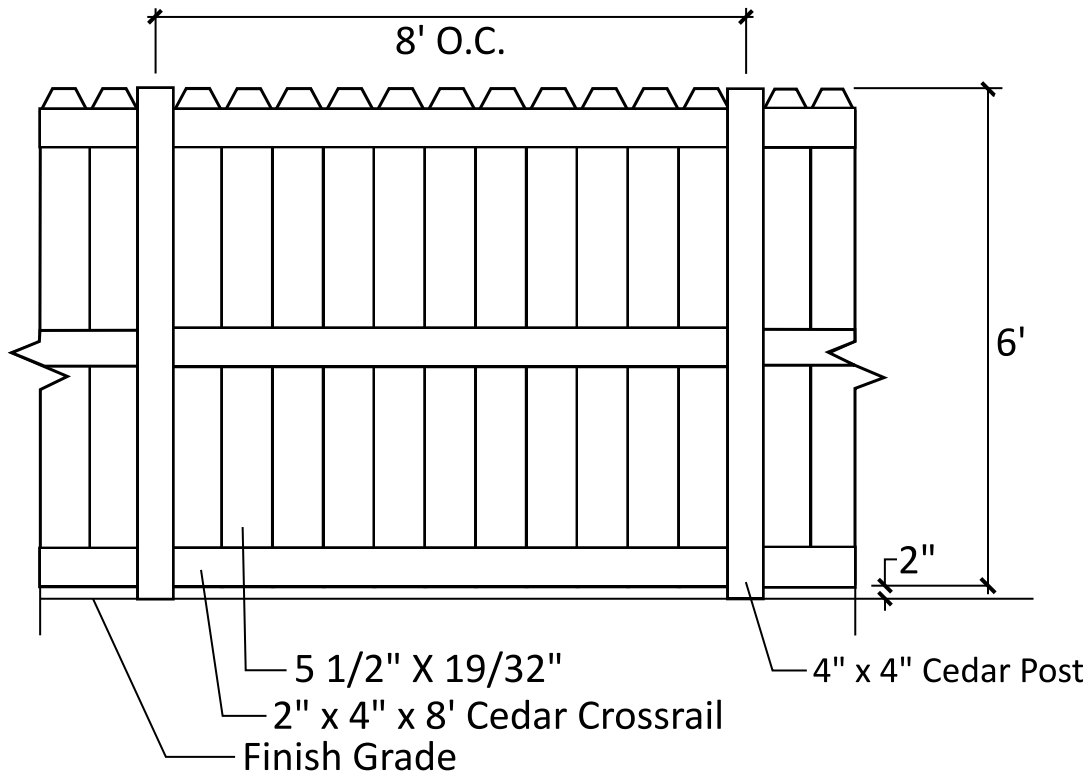

INTERIOR SOLID FENCING DETAIL

NOT TO SCALE

NOTES:

- 1) FENCE TYPE - CEDAR WITH SHERWIN-WILLIAMS DB2314 STAIN
- 2) LOCATE FENCE INSIDE RESIDENTIAL PROPERTY LINE BUTTED AGAINST PROPERTY LINE.
- 3) MAY NOT BE INSTALLED WHEN PROPERTY LINE ABUTS OPEN SPACE.